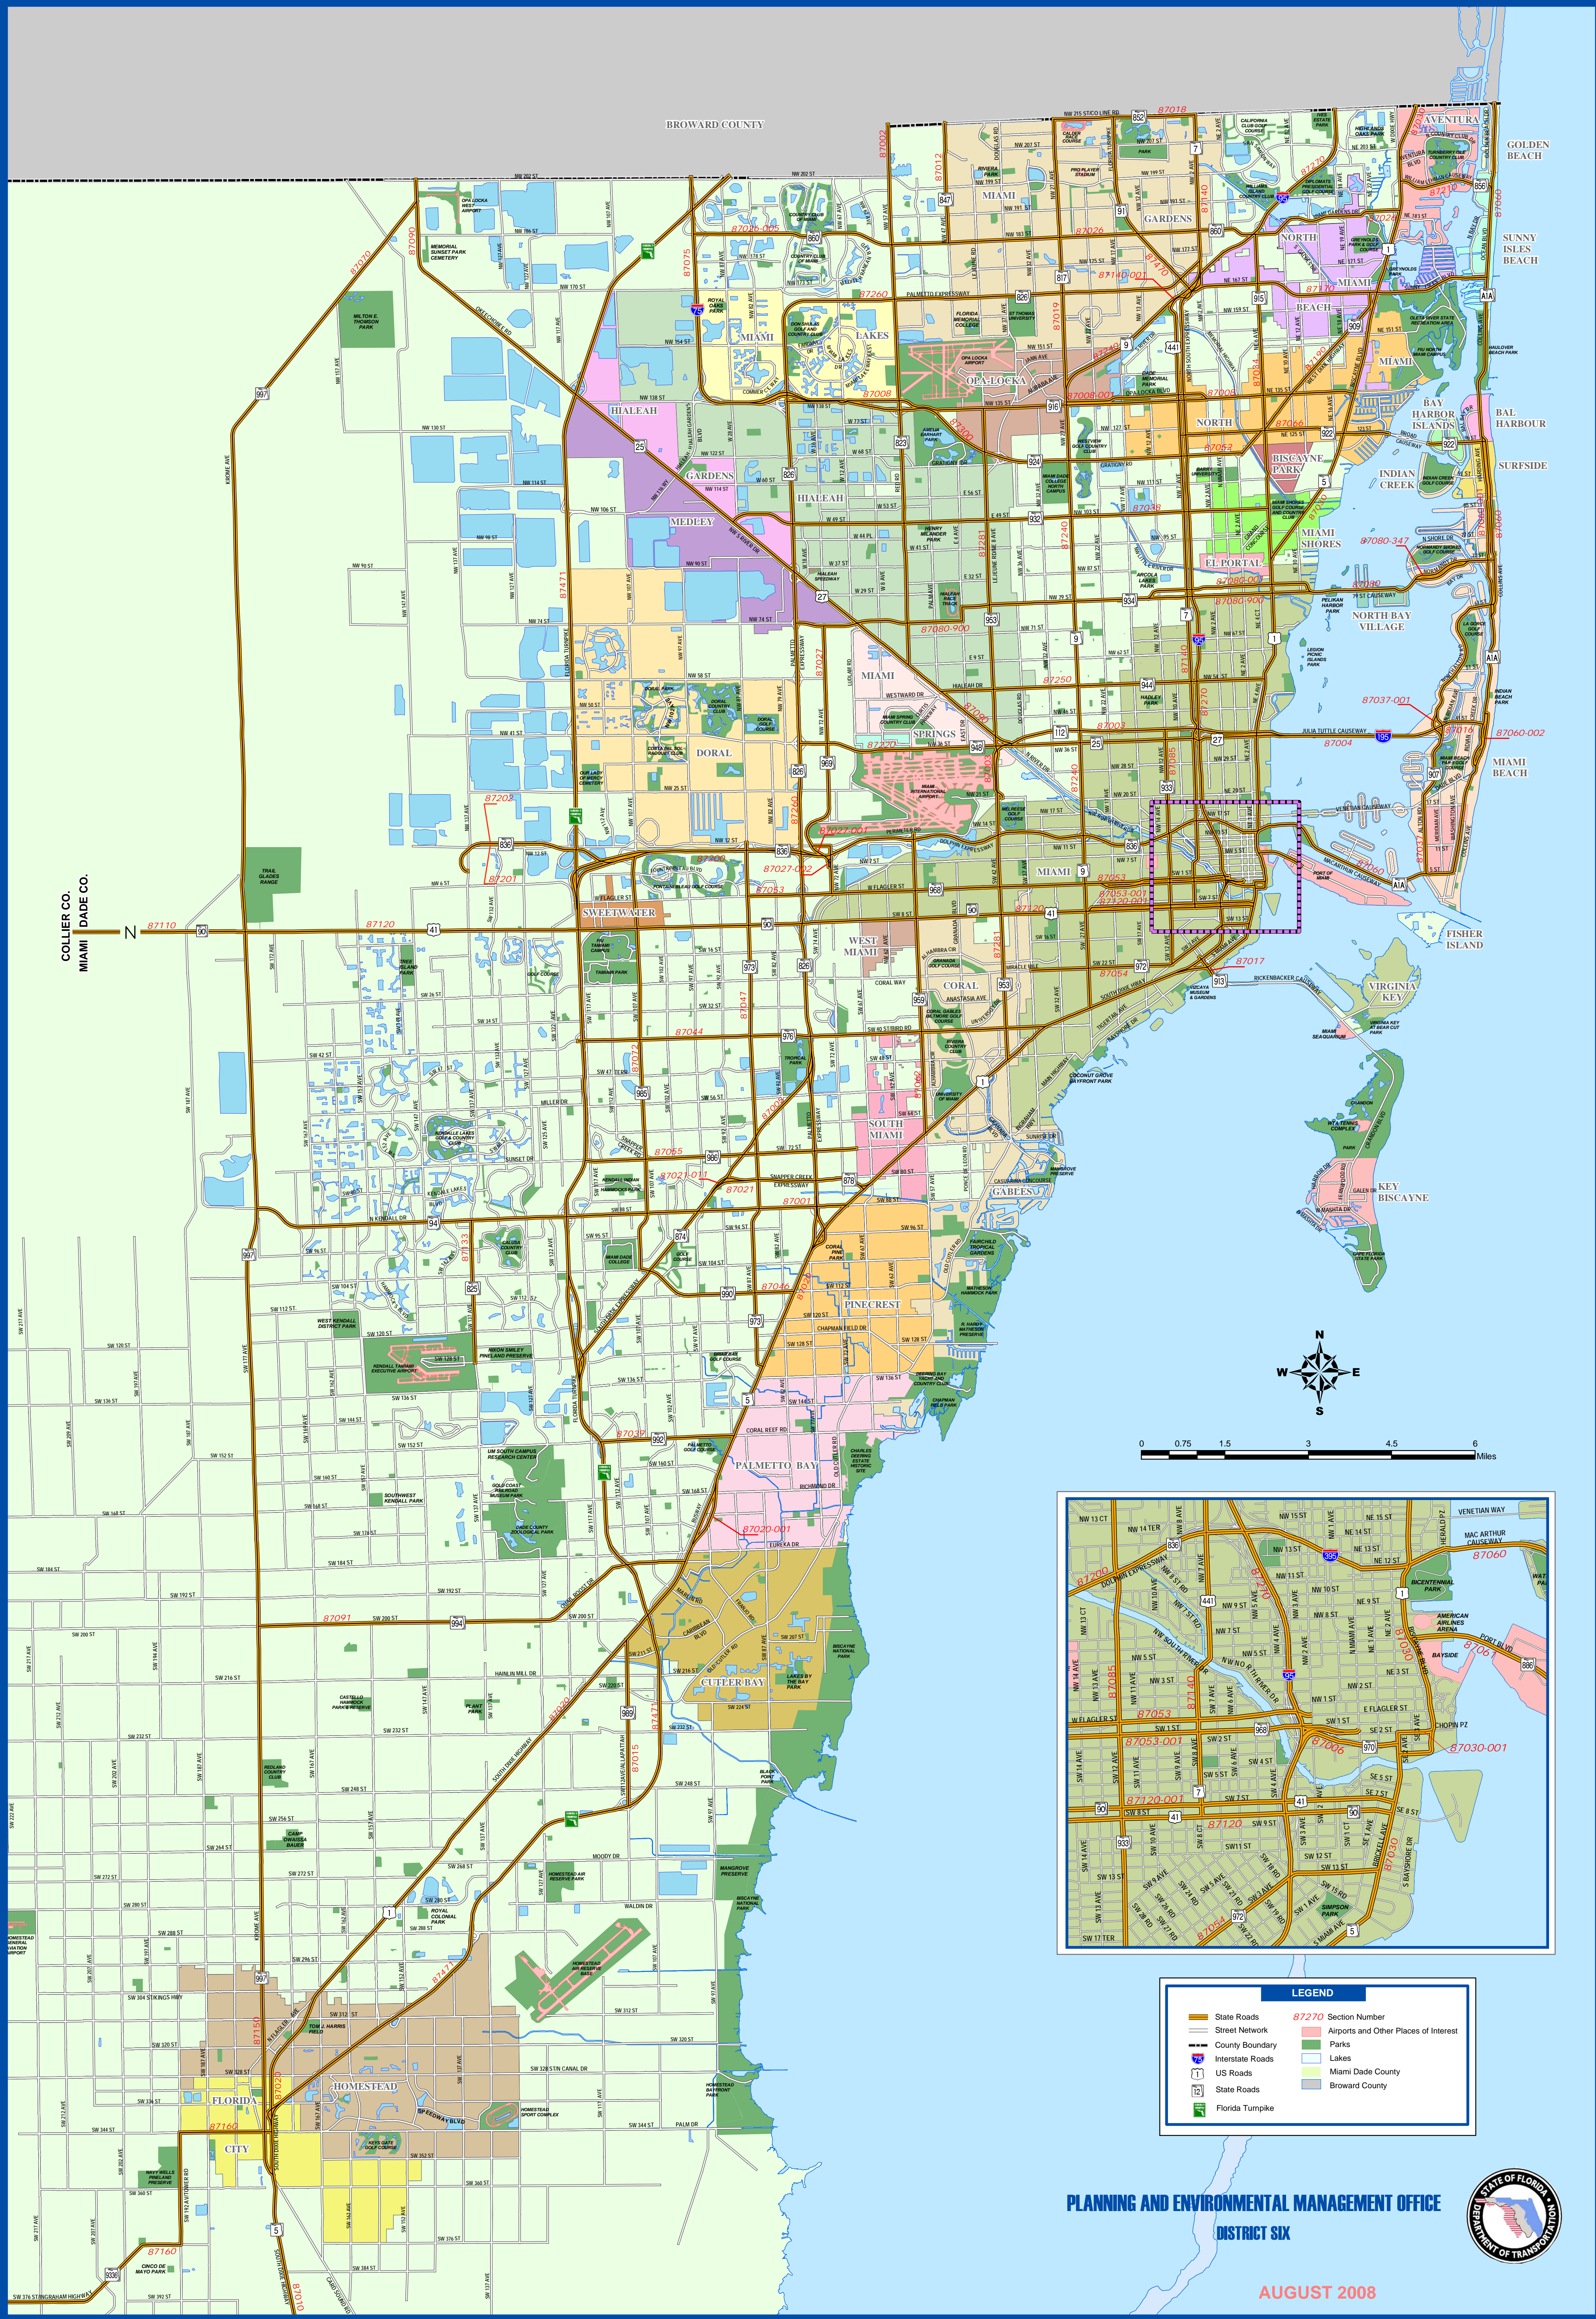

MIAMI DADE STATE HIGHWAY SYSTEM

LEGEND

- State Roads
- 87270 Section Number
- Street Network
- Airports and Other Places of Interest
- County Boundary
- Parks
- Interstate Roads
- Lakes
- US Roads
- Miami Dade County
- State Roads
- Broward County
- Florida Turnpike