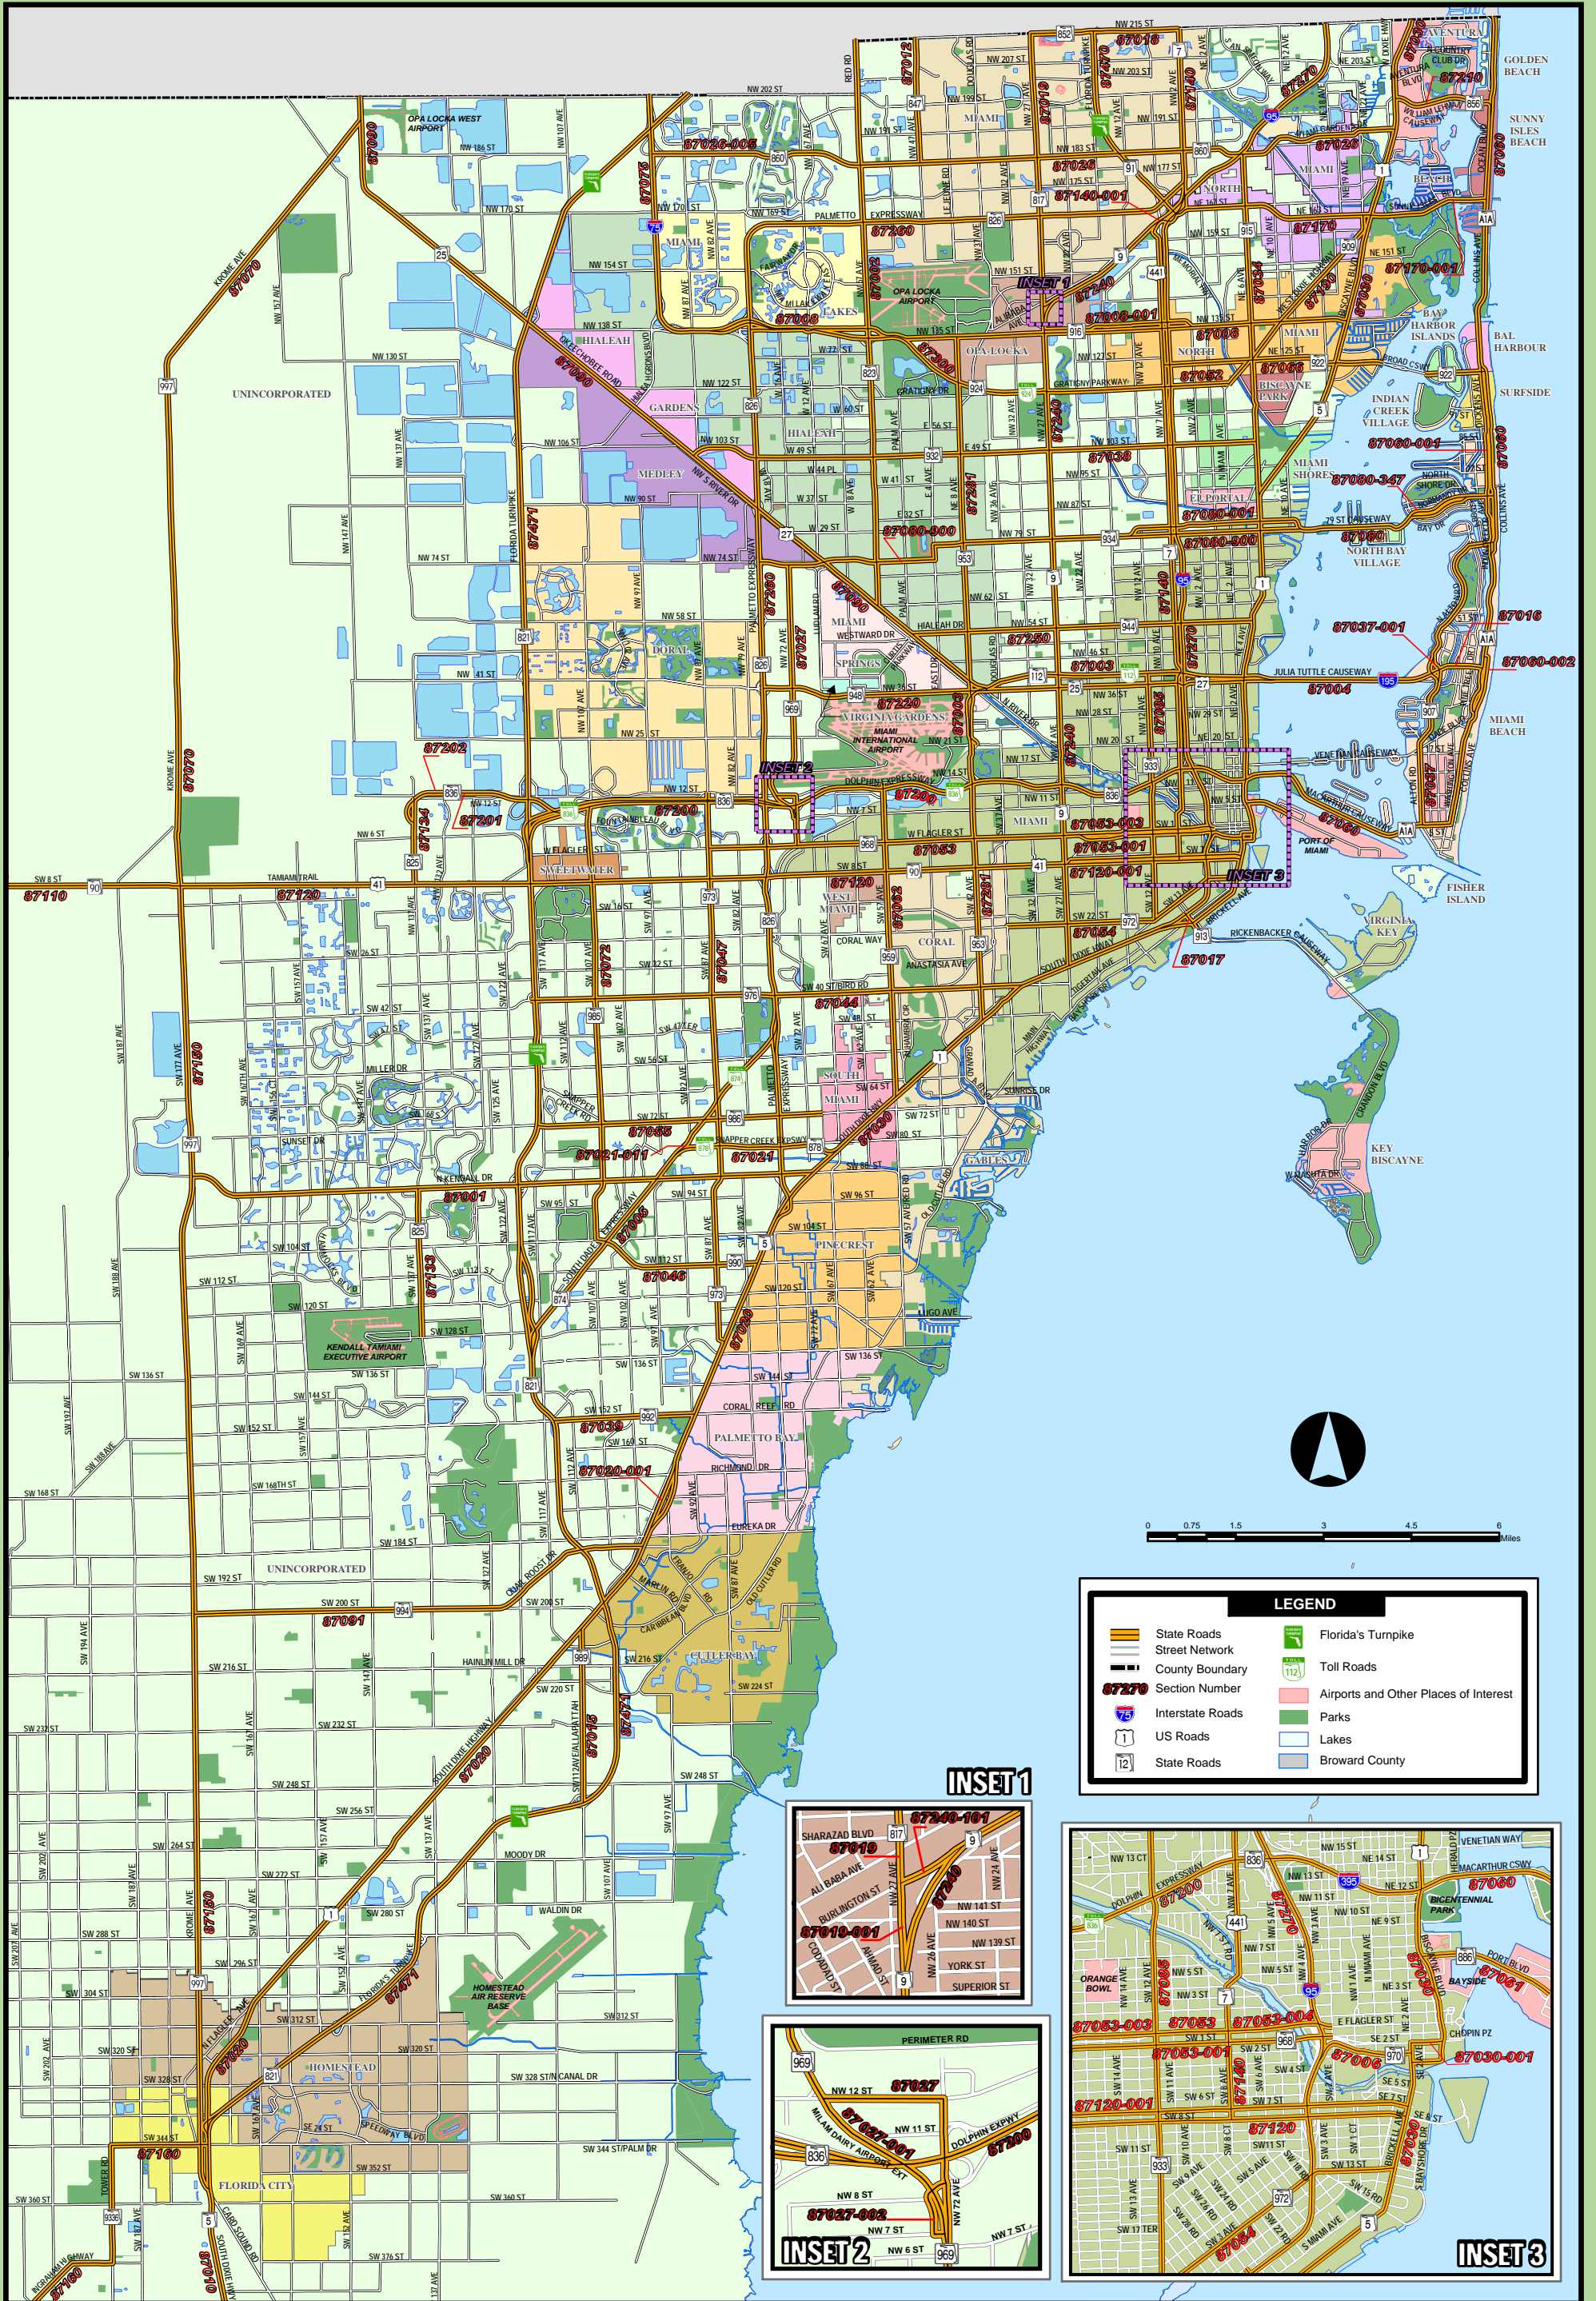

MIAMI DADE STATE HIGHWAY SYSTEM

LEGEND	
	State Roads
	Street Network
	Florida's Turnpike
	County Boundary
	Toll Roads
	Section Number
	Airports and Other Places of Interest
	Interstate Roads
	Parks
	US Roads
	State Roads
	Lakes
	Broward County

UPDATED: JULY 2010

PLANNING AND ENVIRONMENTAL MANAGEMENT OFFICE
DISTRICT SIX