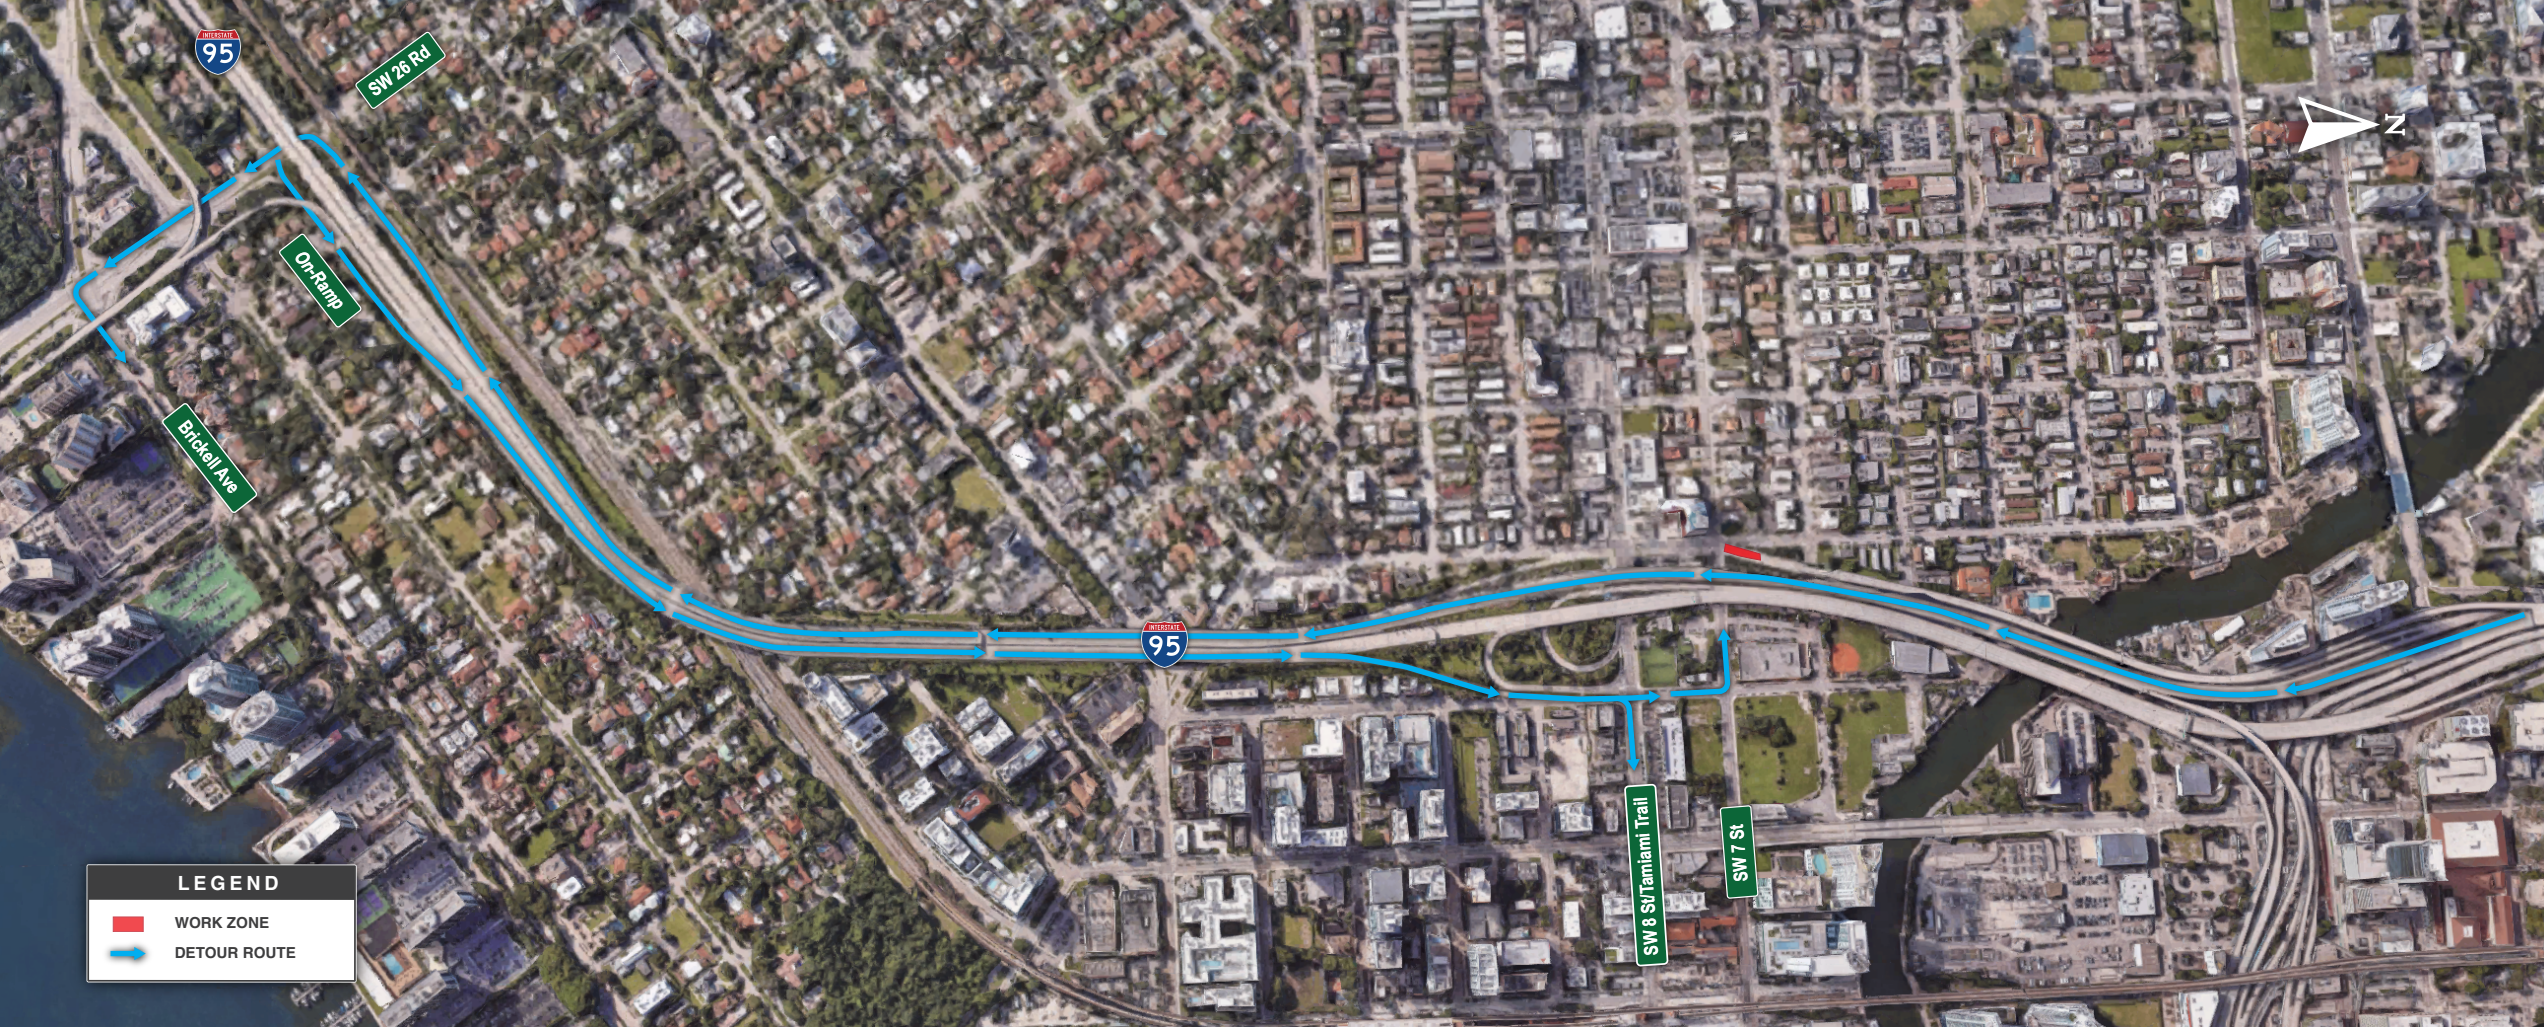

SW 2 Ave

SW 4 Ave

INTERSTATE
95

INTERSTATE
95

SW 3 Ave

SW 8 St/Tamiami Trail

SW 7 St

SW 2 Ave

LEGEND

WORK ZONE

DETOUR ROUTE

INTERSTATE
95

INTERSTATE
95

SW 3 Ave

On-Ramp

SW 4 Ave

FLORIDA
95

Brickell Ave

SE 3 St

NW 2 St

SE 1 Ave

SE 2 Ave/Ave of the Americas

FLORIDA
95

SW 26 Rd

On-Ramp

Brickell Ave

FLORIDA
95

SW 8 St/Tamiami Trail

SW 7 St

LEGEND

-  WORK ZONE
-  DETOUR ROUTE