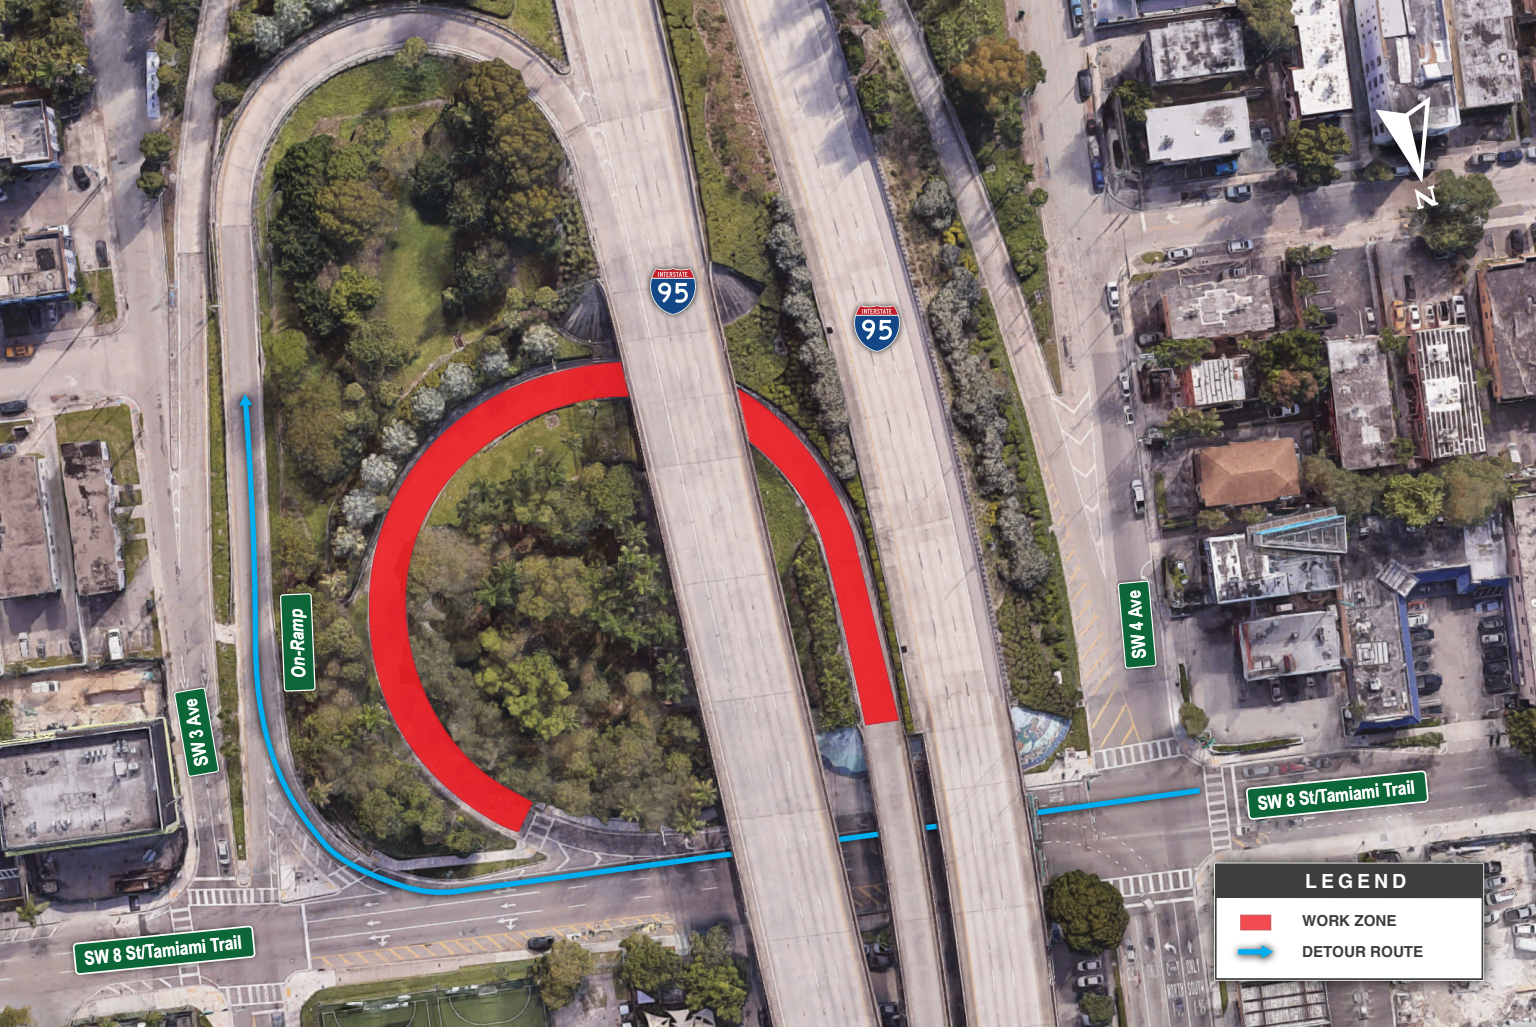

LEGEND

WORK ZONE

DETOUR ROUTE

SW 26 Rd

S Miami Ave

SW 3 Ave

SW 13 St

SW 6 St/Tamiami Trail

SW 2 Ave

SW 4 Ave

INTERSTATE
95

INTERSTATE
95

SW 3 Ave

SW 8 St/Tamiami Trail

SW 7 St

SW 2 Ave

LEGEND

WORK ZONE

DETOUR ROUTE

INTERSTATE
95

INTERSTATE
95

SW 3 Ave

On-Ramp

SW 4 Ave

FLORIDA
95

Brickell Ave

SE 3 St

NW 2 St

SE 1 Ave

SE 2 Ave/Ave of the Americas

FLORIDA
95

SW 26 Rd