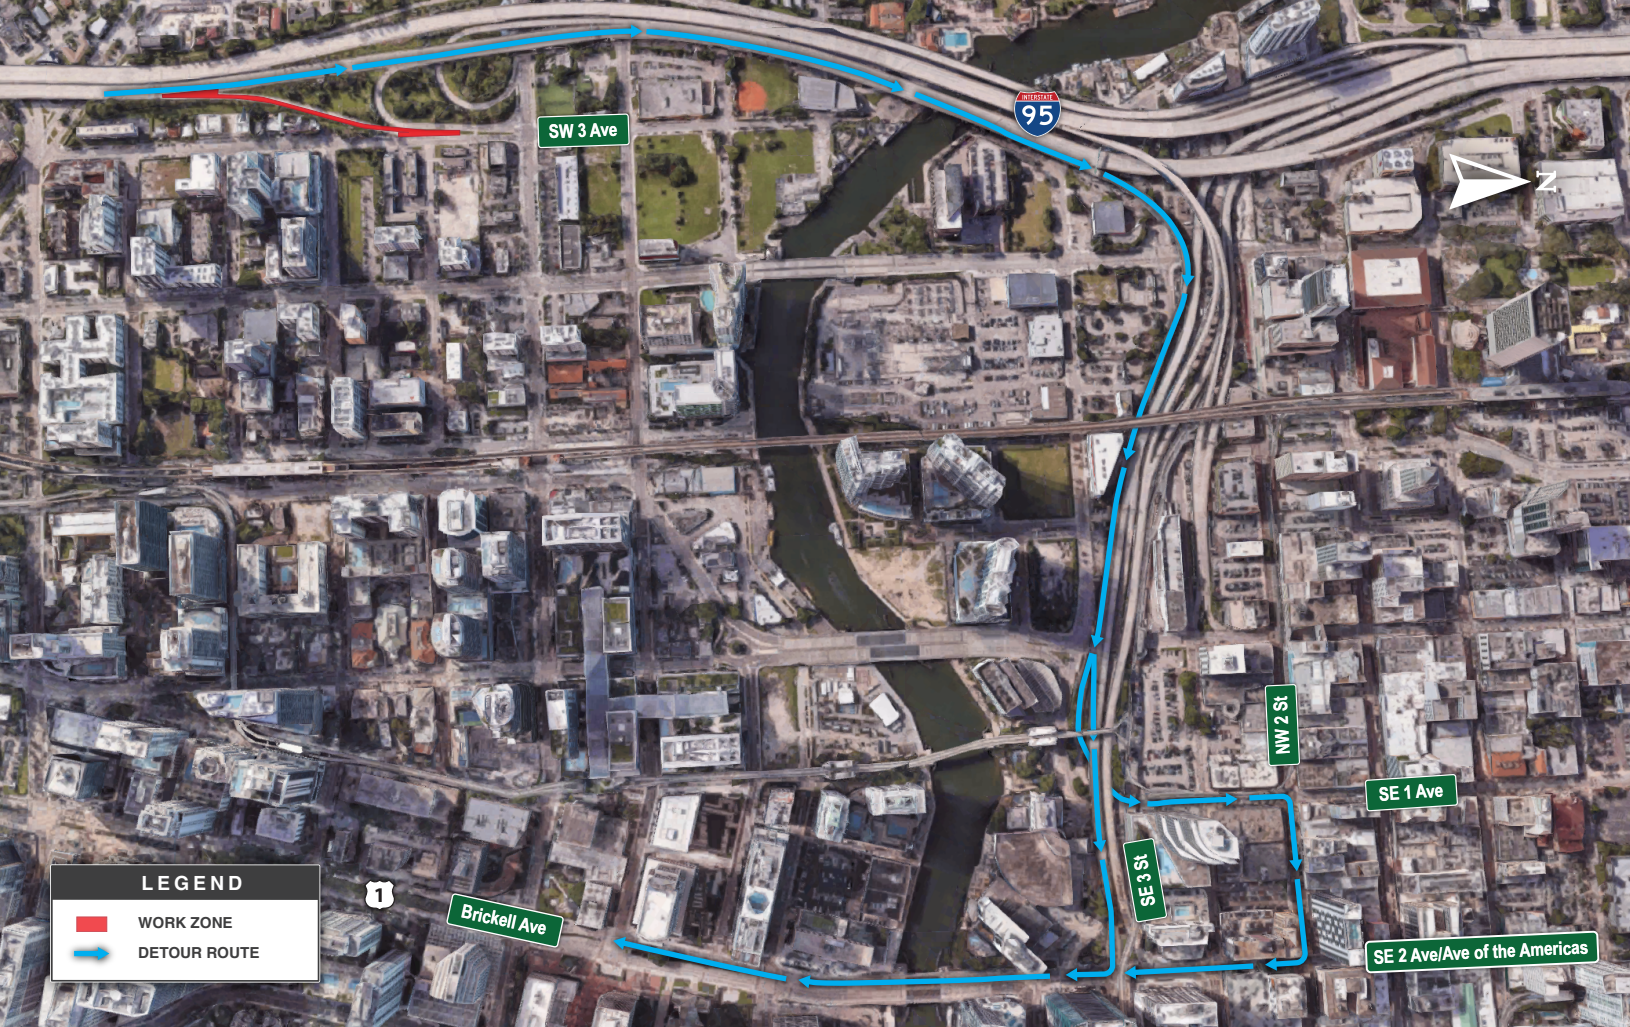

LEGEND

WORK ZONE

DETOUR ROUTE

SW 3 Ave

FLORIDA
95

Brickell Ave

SE 3 St

NW 2 St

SE 1 Ave

SE 2 Ave/Ave of the Americas