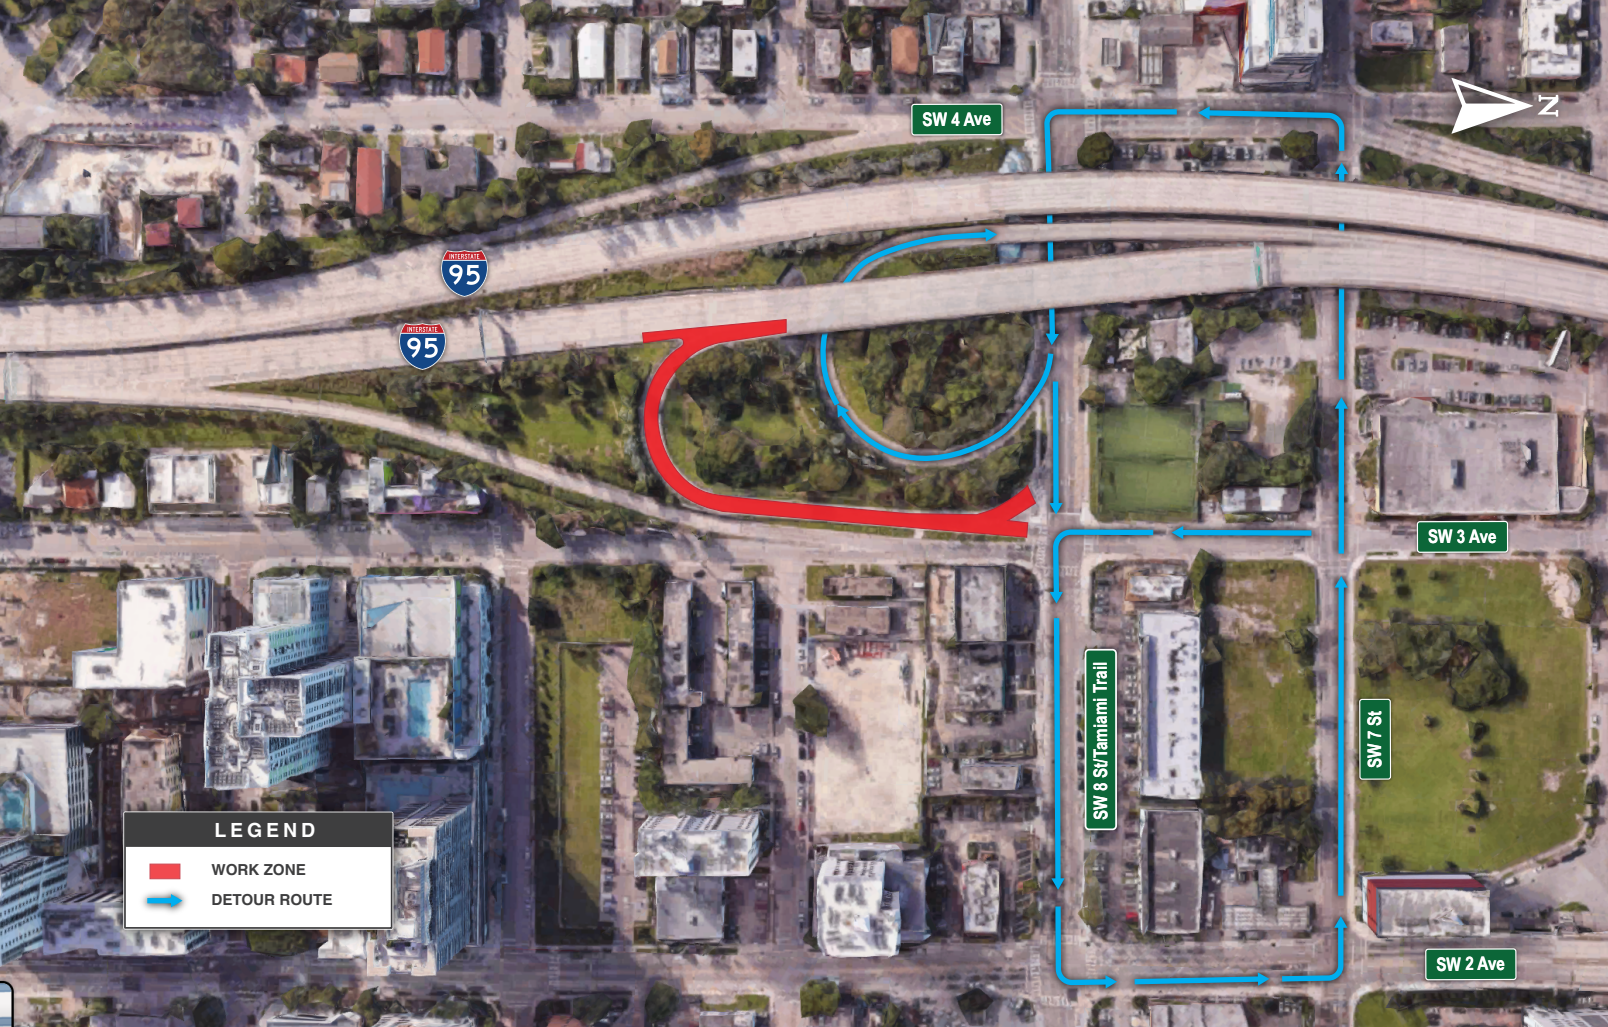

LEGEND

WORK ZONE

DETOUR ROUTE

SW 26 Rd

S Miami Ave

SW 3 Ave

SW 13 St

SW 6 St/Tamiami Trail

SW 2 Ave

SW 4 Ave

INTERSTATE
95

INTERSTATE
95

SW 3 Ave

SW 8 St/Tamiami Trail

SW 7 St

SW 2 Ave

LEGEND

WORK ZONE

DETOUR ROUTE

INTERSTATE
95

INTERSTATE
95

SW 3 Ave

On-Ramp

SW 4 Ave

FLORIDA
95

Brickell Ave

SE 3 St

NW 2 St

SE 1 Ave

SE 2 Ave/Ave of the Americas

FLORIDA
95

SW 26 Rd