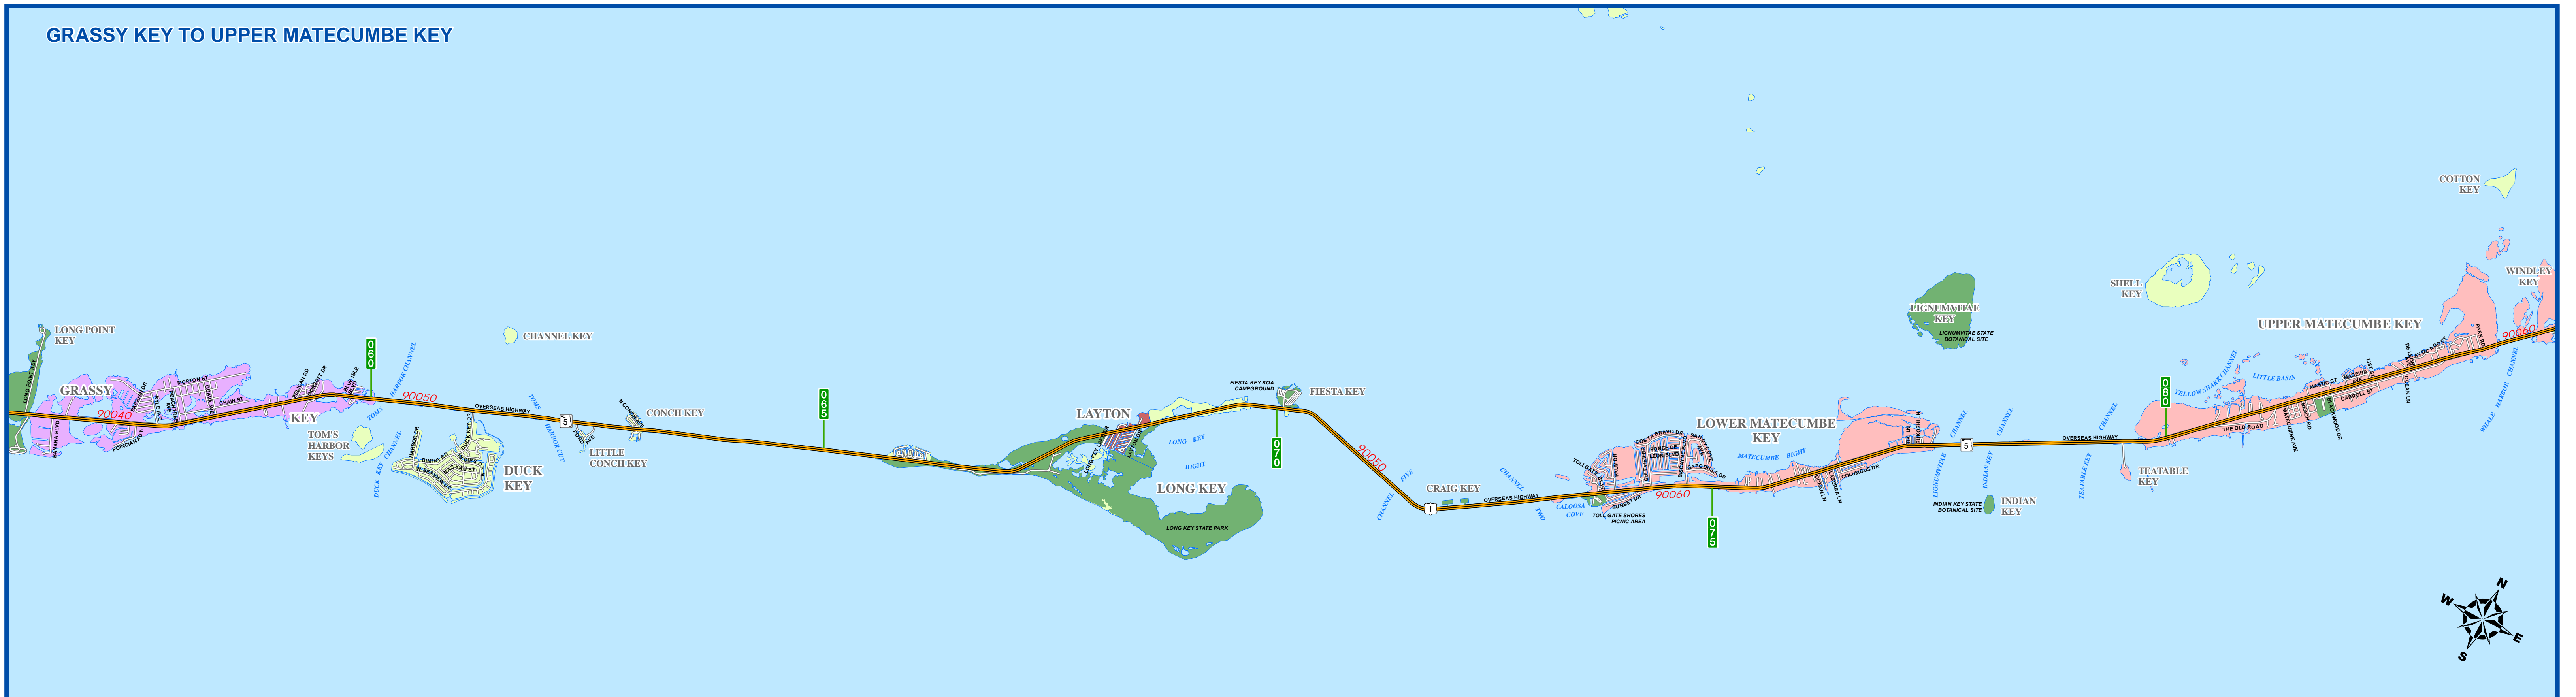

# MONROE COUNTY STATE HIGHWAY SYSTEM

GRASSY KEY TO UPPER MATECUMBE KEY

UPPER MATECUMBE KEY TO MONROE/MIAMI-DADE COUNTY LINE

LEGEND	
	State Roads
	Street Network
	Mile Markers
	US Roads
	State Roads
	Airports and Other Places of Interest
	Parks
	90030 Section Number

PLANNING AND ENVIRONMENTAL OFFICE

DISTRICT SIX

SEPTEMBER 2006